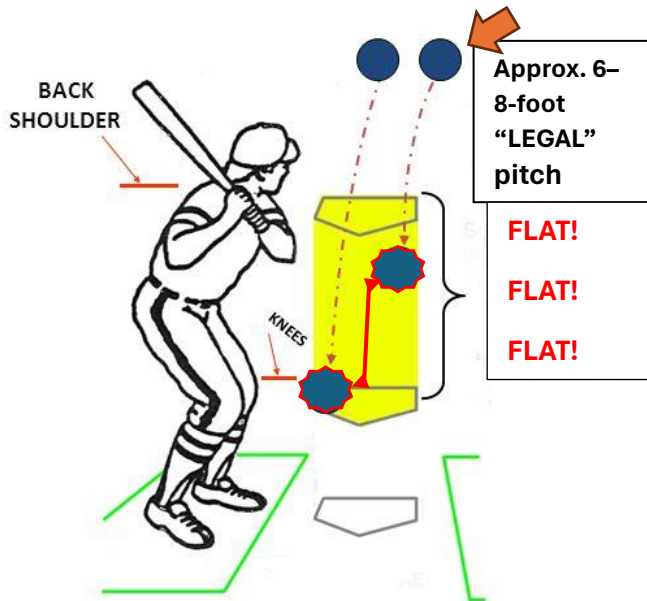

Slow Pitch Softball Strike Zone

Remember that the position of a batter in the batter's box makes no difference. The plate and batter's natural stance at the plate are the controlling factors.

LEGAL

12'

6'

FLAT PITCH CALLED AT TIME OF PITCHERS RELEASE